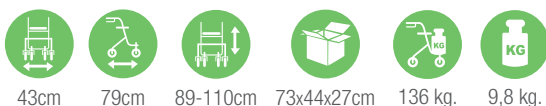

2215 **Rolling**

Foldable rollator with steerable front wheels. Padded seat.
Seat: 36x16,5x6,5 cm
Seat height: 49 to 58 cm

43cm 79cm 89-110cm 73x44x27cm 136 kg. 9,8 kg.

2223 **Home**

Aluminum rollator. Adjustable handles. Brake system that covers the entire handle. It has a transparent tray and bag.
Width between handles: 50 cm
Max Tray Weight: 5 Kg

57cm 75cm 86-97cm 73x44x27cm 136 kg. 6,6 kg.