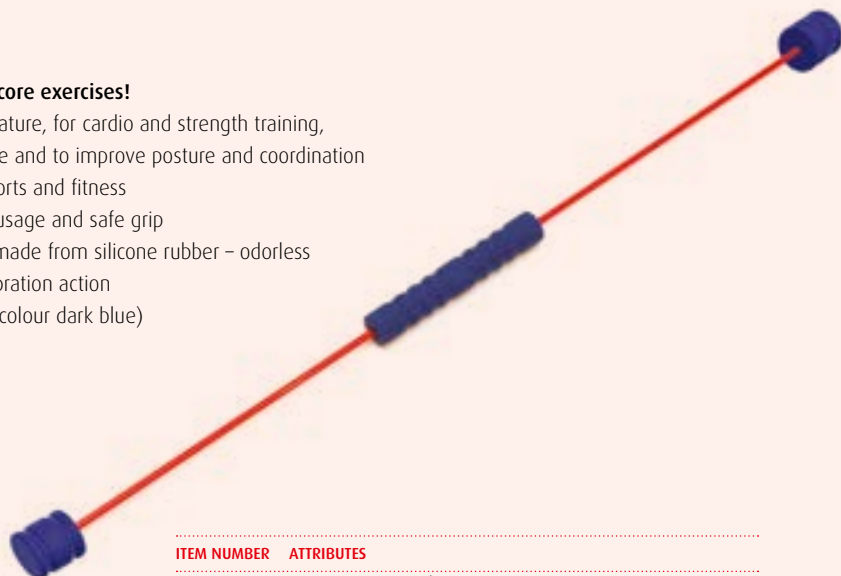

SISSEL® Door Anchor

The practical accessory to diversify resistance band and tube exercises!

- flexible door attachment for resistance bands and tubes
- easy adjustment by clamping in the door
- variable placement side, top or bottom of the door for targeted training

ITEM NUMBER ATTRIBUTES

163.029 SISSEL® Door Anchor

SISSEL® Kinesiology Tape

The kinesiology tape in four attractive colors!

- for use in sports
- support of joint and muscle mobility
- 96% cotton, 4% elasthane, with skin-friendly acrylic glue
- breathable, water resistant
- comfortable and skin-friendly
- available in 4 colors
- size: approx. 5 cm x 5 m & approx. 5 cm x 32 m
- each roll individually packed

162.203 SISSEL® Kinesiology Tape, approx. 5 cm x 5 m, black

162.210 SISSEL® Kinesiology Tape, approx. 5 cm x 32 m, natural-colored

162.211 SISSEL® Kinesiology Tape, approx. 5 cm x 32 m, blue

162.212 SISSEL® Kinesiology Tape, approx. 5 cm x 32 m, pink

162.213 SISSEL® Kinesiology Tape, approx. 5 cm x 32 m, black

SISSEL® Sport Swing Plus

The multifunctional fitness bar for dynamic core exercises!

- designed to specifically build-up trunk musculature, for cardio and strength training, motion exercises, training of deep musculature and to improve posture and coordination
- specially developed for professional use in sports and fitness
- ergonomically shaped handle for convenient usage and safe grip
- high-quality, anti-slip handle and end pieces made from silicone rubber – odorless
- extremely rugged bar with perfectly tuned vibration action
- Material Handle & Weights: TPR and Silicone (colour dark blue)
- Material Staff: Fiberglass (colour red)
- length: approx. 115 cm